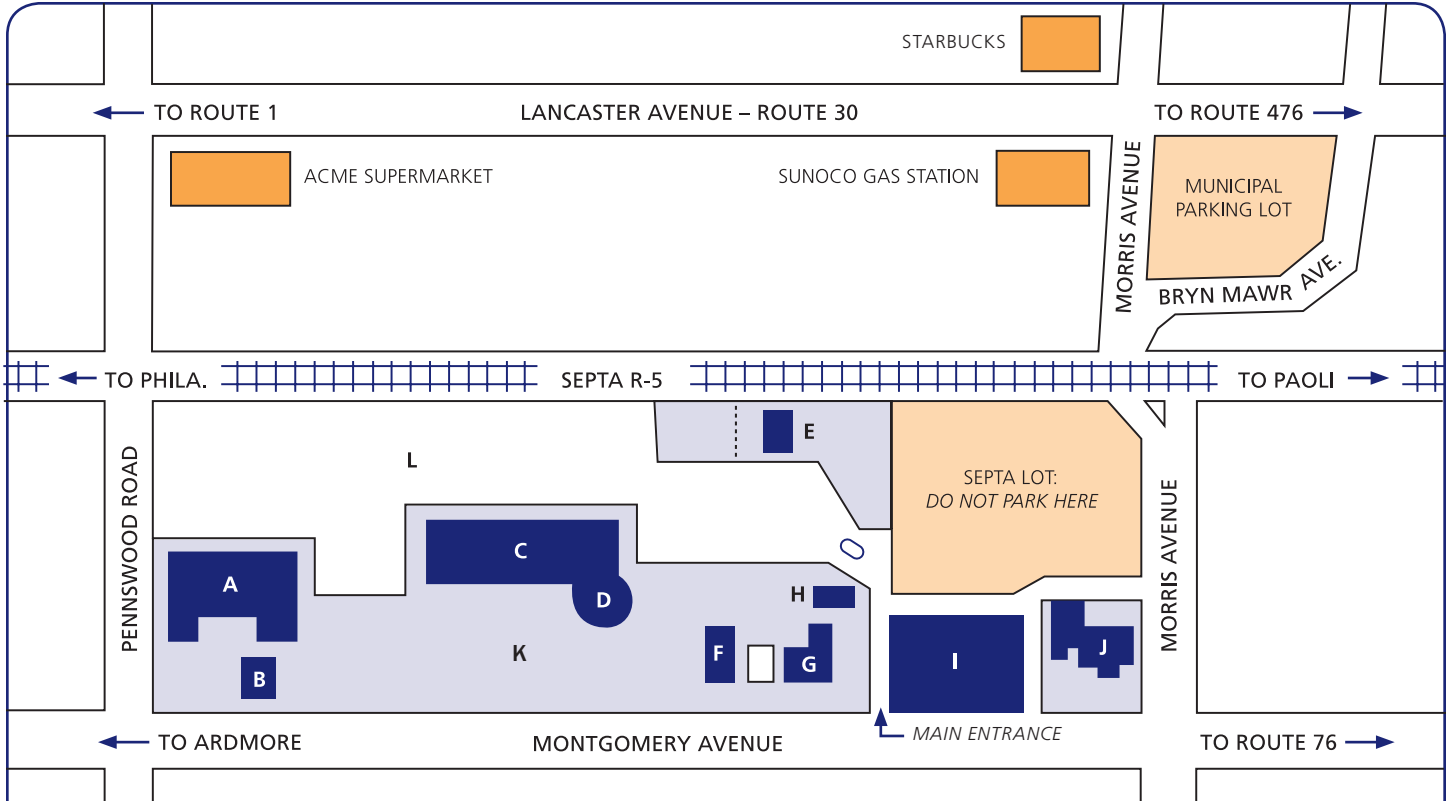

Harcum Campus Map

Map Key

- | | |
|--|--|
| <p>A. Pennswood Hall
Residence Hall, Harcum Children's Academy</p> <p>B. Richter Hall
Art and Music Studio</p> <p>C. Academic Center
Classrooms, Labs, Bookstore, Faculty Offices, including Dean of Faculty, Office of Continuing Education, Student Lounge, Upward Bound, English Language Academy, and International Student Services</p> <p>D. Library</p> <p>E. Veterinary Services Building
Animal Care Facility, Animal Center Management Program Office</p> <p>F. Presidents House</p> | <p>G. Bedford Hall
Development Office, Alumni Affairs, Faculty Offices</p> <p>H. Dr. Abram and Goldie Cohen Dental Programs Center
Dental Clinic, Dental Laboratory and Classroom</p> <p>I. Klein Hall
Cafeteria, Residence Hall, Student Health Center, Student Affairs, Student Development and Counseling Center, Gym, Weight Room</p> <p>J. Melville Hall
Administration Offices: Presidents Office, Registrar, College Business Office (Bursar) Admissions and Financial Aid, Human Resources, Public Relations and Marketing Offices</p> <p>K. Athletic Fields</p> <p>L. Student & Staff Parking</p> |
|--|--|